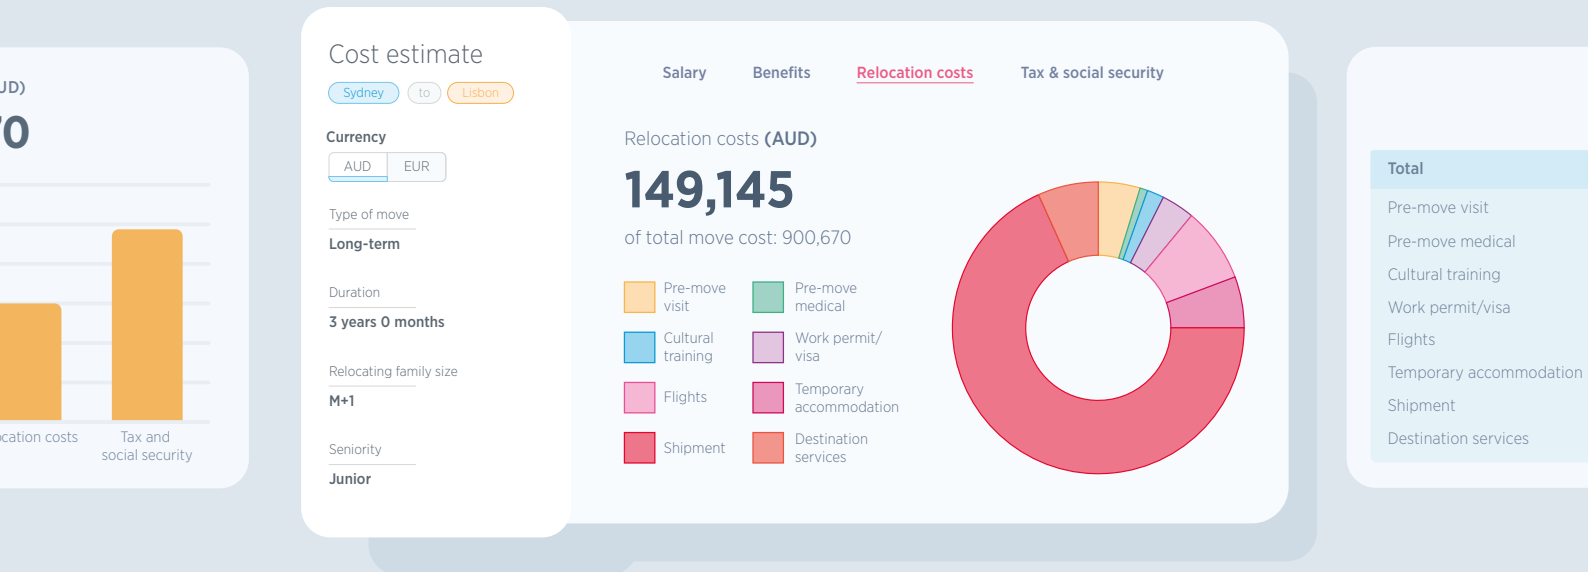

# Need to create **quick, accurate** cost estimates for your international moves?

With ECA's new **Cost Estimate Calculator**, produce a cost estimate within minutes and run as many calculations and revisions as you need.

Different types of moves:  
Long-term, Short-term and  
Permanent

Built-in ECA mobility and tax  
data, and best practice settings  
for benefits and allowances

Clear breakdowns of cost  
components

Downloadable report  
for easy sharing